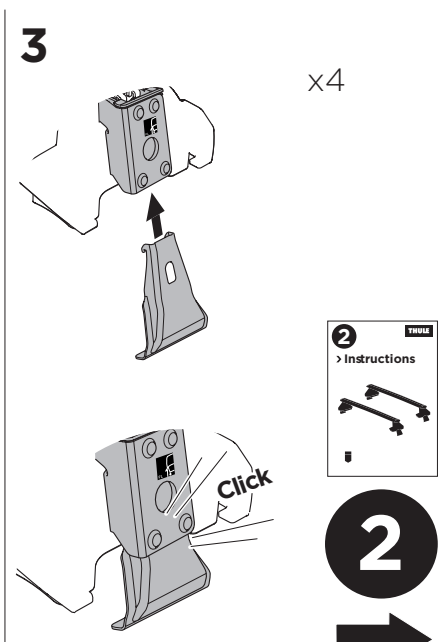

## Kit 145311

NISSAN Frontier, 4-dr Pickup, 22-

ISO 11154-E

Bring your life  
thule.com

THULE WingBar Evo	THULE WingBar Edge	THULE WingBar	THULE SquareBar Evo	<b>Evo X (scale)</b>	<b>Edge X (scale)</b>
<b>NISSAN Frontier, 4-dr Pickup, 22-</b>				<b>47</b>	<b>C</b>
THULE ProBar Evo	THULE SlideBar Evo				<b>X (mm/inch)</b>
<b>NISSAN Frontier, 4-dr Pickup, 22-</b>				<b>1121 mm / 44 1/8"</b>	

THULE WingBar Evo	THULE WingBar Edge	THULE WingBar	THULE SquareBar Evo	<b>Evo Y (scale)</b>	<b>Edge Y (scale)</b>
<b>NISSAN Frontier, 4-dr Pickup, 22-</b>				<b>45</b>	<b>G</b>
THULE ProBar Evo	THULE SlideBar Evo				<b>Y (mm/inch)</b>
<b>NISSAN Frontier, 4-dr Pickup, 22-</b>				<b>1101 mm / 43 3/8"</b>	

	<b>W (mm/inch)</b>	<b>Z (mm/inch)</b>
<b>NISSAN Frontier, 4-dr Pickup, 22-</b>	<b>700 mm / 27 1/2"</b>	<b>255 mm / 10"</b>