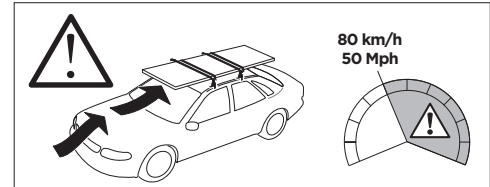

1

Kit 145311

NISSAN Frontier, 4-dr Pickup, 22-

ISO 11154-E

Bring your life
thule.com