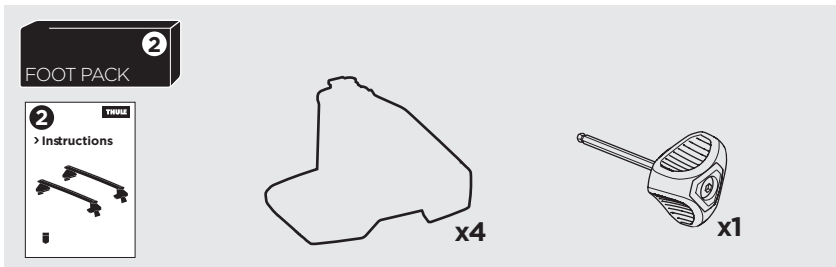

## Kit 145311

NISSAN Frontier, 4-dr Pickup, 22-

ISO 11154-E

Bring your life  
thule.com

THULE WingBar Evo	THULE WingBar Edge	THULE WingBar	THULE SquareBar Evo	<b>Evo X (scale)</b>	<b>Edge X (scale)</b>
<b>NISSAN Frontier, 4-dr Pickup, 22-</b>				<b>47</b>	<b>C</b>
THULE ProBar Evo	THULE SlideBar Evo				<b>X (mm/inch)</b>
<b>NISSAN Frontier, 4-dr Pickup, 22-</b>				<b>1121 mm / 44 1/8"</b>	

THULE WingBar Evo	THULE WingBar Edge	THULE WingBar	THULE SquareBar Evo	<b>Evo Y (scale)</b>	<b>Edge Y (scale)</b>
<b>NISSAN Frontier, 4-dr Pickup, 22-</b>				<b>45</b>	<b>G</b>
THULE ProBar Evo	THULE SlideBar Evo				<b>Y (mm/inch)</b>
<b>NISSAN Frontier, 4-dr Pickup, 22-</b>				<b>1101 mm / 43 3/8"</b>	

	<b>W (mm/inch)</b>	<b>Z (mm/inch)</b>
<b>NISSAN Frontier, 4-dr Pickup, 22-</b>	<b>700 mm / 27 1/2"</b>	<b>255 mm / 10"</b>