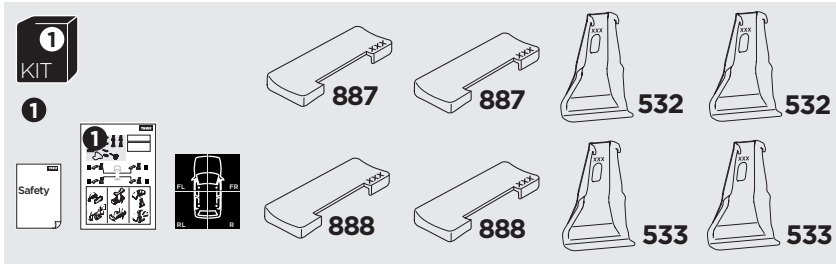

## Kit 145311

NISSAN Frontier, 4-dr Pickup, 22-

ISO 11154-E

Bring your life  
thule.com

THULE WingBar Evo	THULE WingBar Edge	THULE WingBar	THULE SquareBar Evo	<b>Evo X (scale)</b>	<b>Edge X (scale)</b>
<b>NISSAN Frontier, 4-dr Pickup, 22-</b>				<b>47</b>	<b>C</b>
THULE ProBar Evo	THULE SlideBar Evo				<b>X (mm/inch)</b>
<b>NISSAN Frontier, 4-dr Pickup, 22-</b>				<b>1121 mm / 44 1/8"</b>	

THULE WingBar Evo	THULE WingBar Edge	THULE WingBar	THULE SquareBar Evo	<b>Evo Y (scale)</b>	<b>Edge Y (scale)</b>
<b>NISSAN Frontier, 4-dr Pickup, 22-</b>				<b>45</b>	<b>G</b>
THULE ProBar Evo	THULE SlideBar Evo				<b>Y (mm/inch)</b>
<b>NISSAN Frontier, 4-dr Pickup, 22-</b>				<b>1101 mm / 43 3/8"</b>	

	<b>W (mm/inch)</b>	<b>Z (mm/inch)</b>
<b>NISSAN Frontier, 4-dr Pickup, 22-</b>	<b>700 mm / 27 1/2"</b>	<b>255 mm / 10"</b>