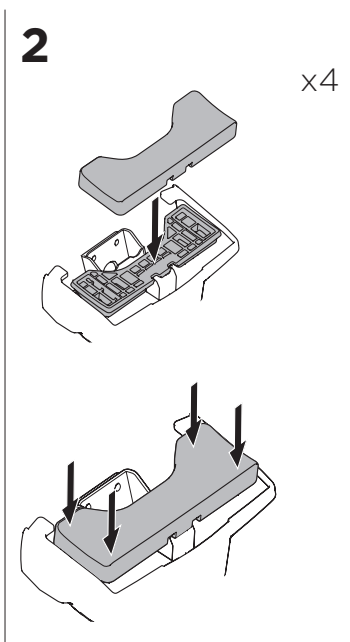

## Kit 145311

NISSAN Frontier, 4-dr Pickup, 22-

ISO 11154-E

Bring your life  
thule.com

THULE WingBar Evo	THULE WingBar Edge	THULE WingBar	THULE SquareBar Evo	<b>Evo X (scale)</b>	<b>Edge X (scale)</b>
<b>NISSAN Frontier, 4-dr Pickup, 22-</b>				<b>47</b>	<b>C</b>
THULE ProBar Evo	THULE SlideBar Evo				<b>X (mm/inch)</b>
<b>NISSAN Frontier, 4-dr Pickup, 22-</b>				<b>1121 mm / 44 1/8"</b>	

THULE WingBar Evo	THULE WingBar Edge	THULE WingBar	THULE SquareBar Evo	<b>Evo Y (scale)</b>	<b>Edge Y (scale)</b>
<b>NISSAN Frontier, 4-dr Pickup, 22-</b>				<b>45</b>	<b>G</b>
THULE ProBar Evo	THULE SlideBar Evo				<b>Y (mm/inch)</b>
<b>NISSAN Frontier, 4-dr Pickup, 22-</b>				<b>1101 mm / 43 3/8"</b>	

	<b>W (mm/inch)</b>	<b>Z (mm/inch)</b>
<b>NISSAN Frontier, 4-dr Pickup, 22-</b>	<b>700 mm / 27 1/2"</b>	<b>255 mm / 10"</b>