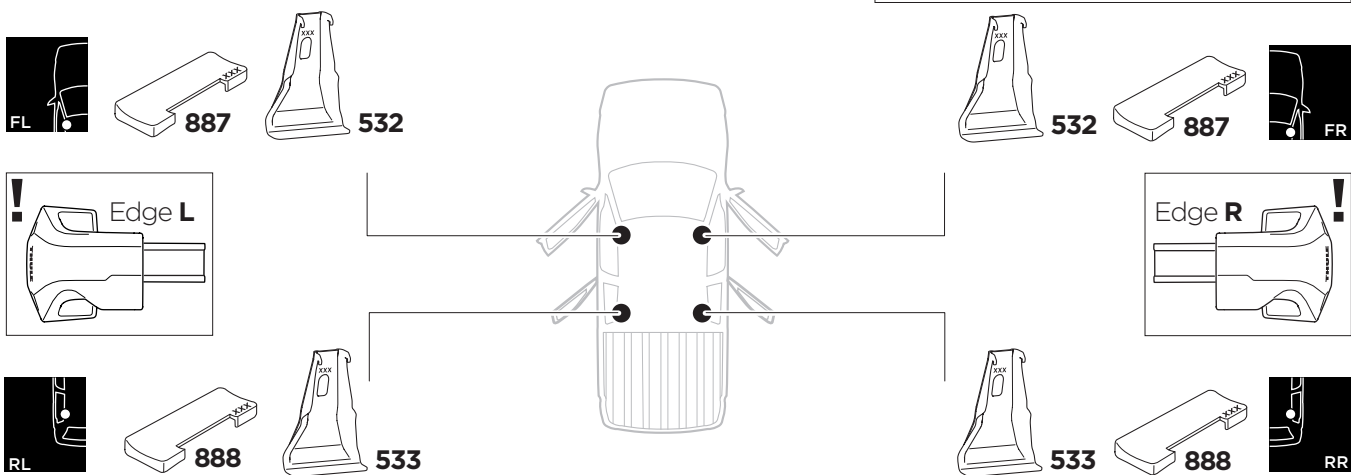

# 1

## Kit 145311

NISSAN Frontier, 4-dr Pickup, 22-

ISO 11154-E

Bring your life  
thule.com

THULE WingBar Evo	THULE WingBar Edge	THULE WingBar	THULE SquareBar Evo	<b>Evo X (scale)</b>	<b>Edge X (scale)</b>
<b>NISSAN Frontier, 4-dr Pickup, 22-</b>				<b>47</b>	<b>C</b>
THULE ProBar Evo	THULE SlideBar Evo				<b>X (mm/inch)</b>
<b>NISSAN Frontier, 4-dr Pickup, 22-</b>				<b>1121 mm / 44 1/8"</b>	

THULE WingBar Evo	THULE WingBar Edge	THULE WingBar	THULE SquareBar Evo	<b>Evo Y (scale)</b>	<b>Edge Y (scale)</b>
<b>NISSAN Frontier, 4-dr Pickup, 22-</b>				<b>45</b>	<b>G</b>
THULE ProBar Evo	THULE SlideBar Evo				<b>Y (mm/inch)</b>
<b>NISSAN Frontier, 4-dr Pickup, 22-</b>				<b>1101 mm / 43 3/8"</b>	

	<b>W (mm/inch)</b>	<b>Z (mm/inch)</b>
<b>NISSAN Frontier, 4-dr Pickup, 22-</b>	<b>700 mm / 27 1/2"</b>	<b>255 mm / 10"</b>