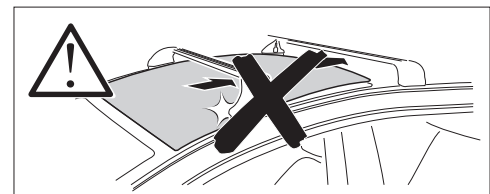

## Kit 145311

NISSAN Frontier, 4-dr Pickup, 22-

ISO 11154-E

Bring your life  
thule.com

THULE WingBar Evo	THULE WingBar Edge	THULE WingBar	THULE SquareBar Evo	<b>Evo X (scale)</b>	<b>Edge X (scale)</b>
<b>NISSAN Frontier, 4-dr Pickup, 22-</b>				<b>47</b>	<b>C</b>
THULE ProBar Evo	THULE SlideBar Evo				<b>X (mm/inch)</b>
<b>NISSAN Frontier, 4-dr Pickup, 22-</b>				<b>1121 mm / 44 1/8"</b>	