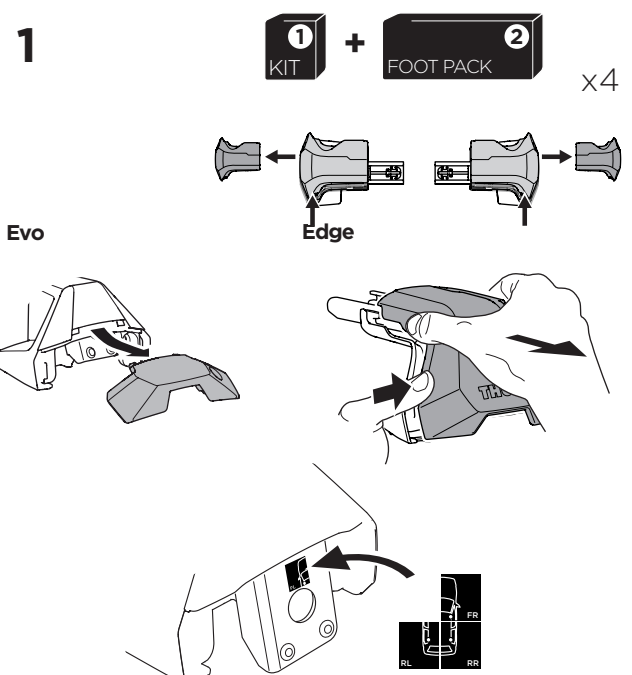

## Kit 145311

NISSAN Frontier, 4-dr Pickup, 22-

ISO 11154-E

Bring your life  
thule.com

THULE WingBar Evo	THULE WingBar Edge	THULE WingBar	THULE SquareBar Evo	<b>Evo X (scale)</b>	<b>Edge X (scale)</b>
<b>NISSAN Frontier, 4-dr Pickup, 22-</b>				<b>47</b>	<b>C</b>
THULE ProBar Evo	THULE SlideBar Evo				<b>X (mm/inch)</b>
<b>NISSAN Frontier, 4-dr Pickup, 22-</b>				<b>1121 mm / 44 1/8"</b>	

THULE WingBar Evo	THULE WingBar Edge	THULE WingBar	THULE SquareBar Evo	<b>Evo Y (scale)</b>	<b>Edge Y (scale)</b>
<b>NISSAN Frontier, 4-dr Pickup, 22-</b>				<b>45</b>	<b>G</b>
THULE ProBar Evo	THULE SlideBar Evo				<b>Y (mm/inch)</b>
<b>NISSAN Frontier, 4-dr Pickup, 22-</b>				<b>1101 mm / 43 3/8"</b>	

	<b>W (mm/inch)</b>	<b>Z (mm/inch)</b>
<b>NISSAN Frontier, 4-dr Pickup, 22-</b>	<b>700 mm / 27 1/2"</b>	<b>255 mm / 10"</b>